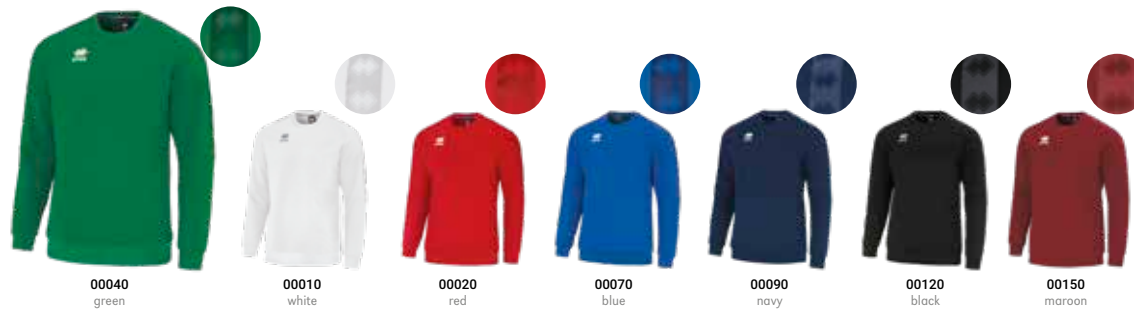

## SPIRIT TOP

BASIC 100% POLYESTER - 200 g/mq

ADULT - S/M/L/XL/XXL/3XL

**FG0H0Z € 39,00**

JUNIOR - YXS/XXS/XS

**FG0H1Z € 35,50**