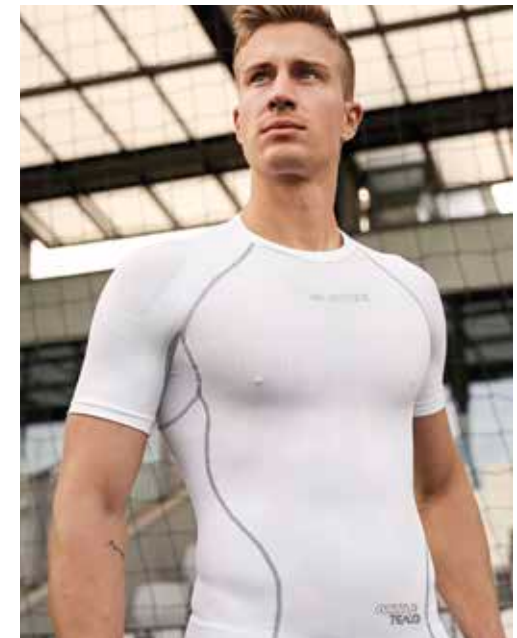

LOOK DIAMANTIS

LOOK LUCAS

LOOK JARO

LOOK SIDE

LOOK CLASSIC

TROUSERS

COMPETITION

GOALKEEPERS

BASKET

RUGBY

ATHLETICS

JACKETS

ACTIVE TENSE

BASE LAYER

ACCESSORIES

CUSTOM