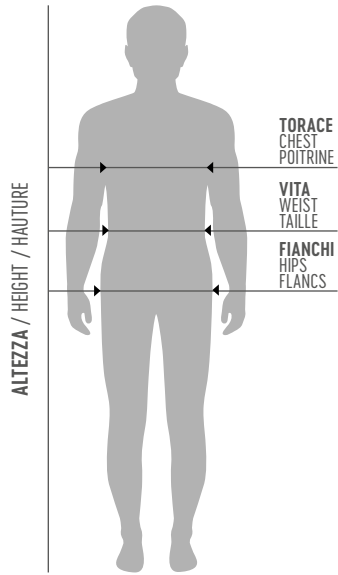

TABELLA COMPARATIVA COMPARATIVE TABLE

		TAGLIE UOMO / SIZES MAN / TAILLES HOMME									
		EU	IT	TORACE CHEST POITRINE		VITA WAIST TAILLE		FIANCHI HIPS FLANCS		ALTEZZA HEIGHT HAUTEUR	
				cm	inches	cm	inches	cm	inches	cm	inches
KID	3YXS	22-24								98-108	39-42.5
	2YXS	26-28								110-120	42.5-47.2
JUNIOR	YXS	30-32	64-72	25-28	54-60	21.26-24	66-74	26-29	122-132	48-52	
	XXS	34-36	72-80	28-31	60-66	24-26	74-82	29-32	134-144	52.8-56.7	
	XS	38-40	80-88	31-35	66-72	26-28	82-90	32-35	146-156	57.5-61.4	
ADULT	S	42-44	90-94	35-37	72-76	28-30	92-96	36-38	167-172	65.7-67.7	
	M	46-48	94-98	37-39	76-80	30-31	96-100	38-39.4	173-178	68.1-70.1	
	L	50-52	98-102	39-40.2	80-84	31-33	100-104	39.4-40.9	179-184	70.5-72.4	
	XL	54	102-106	40.2-41.7	84-88	33-35	104-108	40.9-42.5	185-190	72.8-74.8	
	XXL	56	106-110	41.7-43.3	88-92	35-36	108-112	42.5-44.1	191-196	75.2-77.2	
	3XL	58	110-114	43.3-44.9	92-94	36-37	112-116	44.1-45.7	197-202	77.6-79.5	
	4XL	60	114-118	44.9-46.5	94-96	37-38	116-120	45.7-47.2	203-208	79.9-81.9