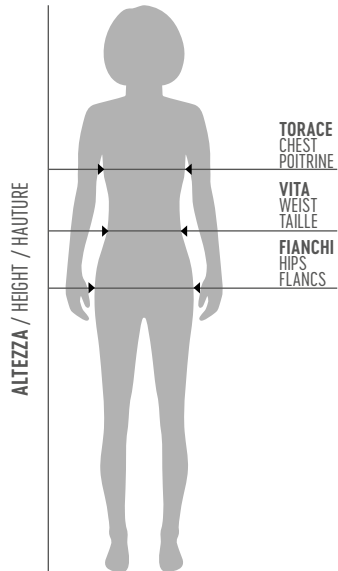

# TABELLA COMPARATIVA COMPARATIVE TABLE

		TAGLIE UOMO / SIZES MAN / TAILLES HOMME									
		EU	IT	TORACE CHEST POITRINE		VITA WAIST TAILLE		FIANCHI HIPS FLANCS		ALTEZZA HEIGHT HAUTEUR	
				cm	inches	cm	inches	cm	inches	cm	inches
KID	3YXS	22-24								98-108	39-42.5
	2YXS	26-28								110-120	42.5-47.2
JUNIOR	YXS	30-32	64-72	25-28	54-60	21.26-24	66-74	26-29	122-132	48-52	
	XXS	34-36	72-80	28-31	60-66	24-26	74-82	29-32	134-144	52.8-56.7	
	XS	38-40	80-88	31-35	66-72	26-28	82-90	32-35	146-156	57.5-61.4	
ADULT	S	42-44	90-94	35-37	72-76	28-30	92-96	36-38	167-172	65.7-67.7	
	M	46-48	94-98	37-39	76-80	30-31	96-100	38-39.4	173-178	68.1-70.1	
	L	50-52	98-102	39-40.2	80-84	31-33	100-104	39.4-40.9	179-184	70.5-72.4	
	XL	54	102-106	40.2-41.7	84-88	33-35	104-108	40.9-42.5	185-190	72.8-74.8	
	XXL	56	106-110	41.7-43.3	88-92	35-36	108-112	42.5-44.1	191-196	75.2-77.2	
	3XL	58	110-114	43.3-44.9	92-94	36-37	112-116	44.1-45.7	197-202	77.6-79.5	
	4XL	60	114-118	44.9-46.5	94-96	37-38	116-120	45.7-47.2	203-208	79.9-81.9	

		TAGLIE DONNA / SIZES WOMAN / TAILLES FEMME									
		EU	IT	TORACE CHEST POITRINE		VITA WAIST TAILLE		FIANCHI HIPS FLANCS		ALTEZZA HEIGHT HAUTEUR	
				cm	inches	cm	inches	cm	inches	cm	inches
KID	3YXS	24-26								98-108	39-42.5
	2YXS	26-28								110-120	42.5-47.2
JUNIOR	YXS	30-32	64-72	25-28	54-60	21.26-24	66-74	26-29	122-132	48-52	
	XXS	34-36	72-80	28-31	60-66	24-26	74-82	29-32	134-144	52.8-56.7	
	XS	38-40	80-88	31-35	66-72	26-28	82-92	32-36	146-156	57.5-61.4	
ADULT	S	42-44	84-88	33-35	68-72	27-28	92-96	36-38	164-168	64.6-66.1	
	M	46-48	88-92	35-36	72-76	28-30	96-100	38-39.4	169-173	66.5-68.1	
	L	50-52	92-96	36-38	76-80	30-31	100-104	39.4-40.9	174-178	68.5-70.1	
	XL	54	96-100	38-39.4	80-84	31-33	104-108	40.9-42.5	179-183	70.5-72	
	XXL	56	100-104	39.4-40.9	84-88	33-35	108-112	42.5-44.1	184-188	72.4-74	
	3XL	58	104-108	40.9-42.5	88-92	35-36	112-116	44.1-45.7	189-193	74.4-76	
	4XL	60	108-112	42.5-44.2	92-96	36-38	116-120	45.7-47.2	194-198	76.4-78	